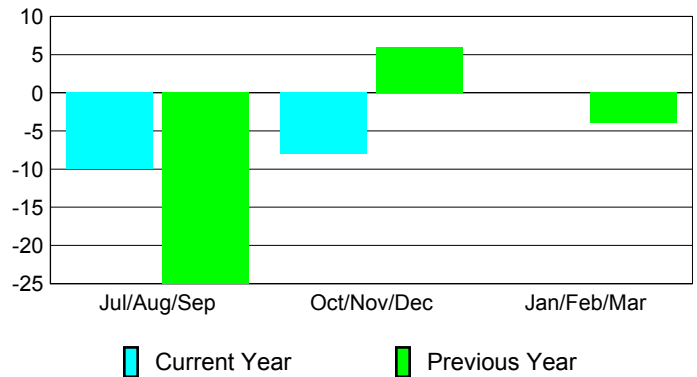

Membership Results
2012-2013

Membership
2011-2012

Month	Net Memb Goal	Actual New Memb	Actual Dropped Memb	Gain/Loss of Memb	Gain/Loss of Memb
Jul/Aug/Sep	8	17	-27	-10	-25
Oct/Nov/Dec	-8	26	-34	-8	6
Jan/Feb/Mar	9	0	0	0	-4
Totals	9	43	-61	-18	-23

Membership Results 2012-2013

Goal, New, Dropped, Gain/Loss

Comparison of Membership Gain/Loss

Current Year Compared to the Previous Year

Gender Comparison 2012-2013

Jan/Feb/Mar

Male

Female