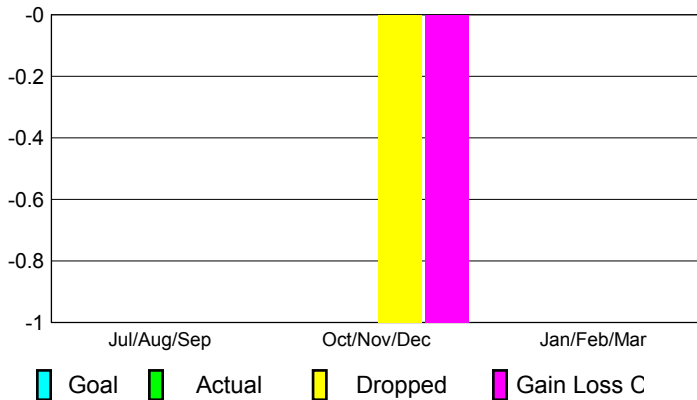

2012-2013 GMT Reports for District (or Undistricted) **District 33 N**

GMT: **EDWARD J LECIUS**

Location: **MASSACHUSETTS**

GMT CA: **1**

CLUBS

Club Results
2012-2013

Clubs
2011-2012

Month	New Club Goal	Actual New Clubs	Actual Dropped Clubs	Gain/Loss of Clubs	Gain/Loss of Clubs
Jul/Aug/Sep	0	0	0	0	0
Oct/Nov/Dec	0	0	-1	-1	0
Jan/Feb/Mar	0	0	0	0	0
Totals	0	0	-1	-1	0

Club Results 2012-2013

Goal, New, Dropped, Gain/Loss

Comparison of Club Gain/Loss

Current Year Compared to the Previous Year

YTD Status Quo Clubs 2012-2013

Status Quo Clubs Compared to Status Quo Members

MEMBERSHIP