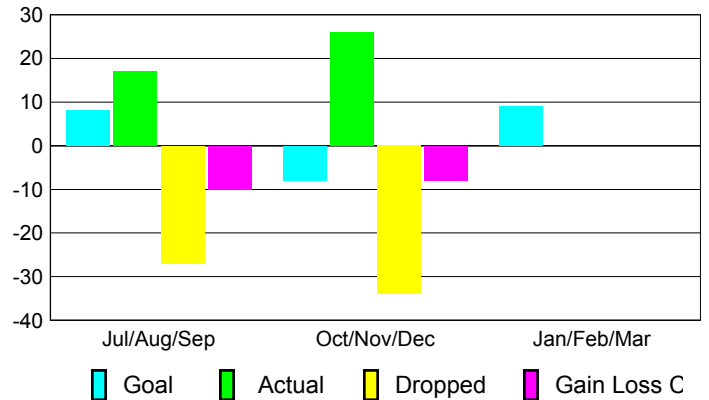

Membership Results 2012-2013

Goal, New, Dropped, Gain/Loss

Comparison of Membership Gain/Loss

Current Year Compared to the Previous Year