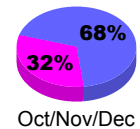

Membership Results
2012-2013

Membership
2011-2012

Month	Net Memb Goal	Actual New Memb	Actual Dropped Memb	Gain/Loss of Memb	Gain/Loss of Memb
Jul/Aug/Sep	8	17	-27	-10	-25
Oct/Nov/Dec	-8	26	-34	-8	6
Jan/Feb/Mar	9	0	0	0	-4
Totals	9	43	-61	-18	-23

Membership Results 2012-2013

Goal, New, Dropped, Gain/Loss

Comparison of Membership Gain/Loss

Current Year Compared to the Previous Year

Gender Comparison 2012-2013

Jan/Feb/Mar

Male

Female